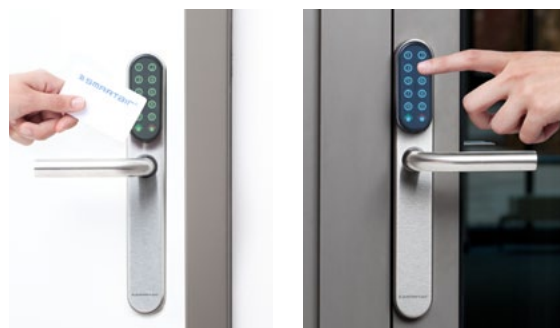

Brand new:
SMARTair™
KeyPad Escutcheon

ASSA ABLOY

Slim design, expanded security. Multi-Authentication is the key!

Advantages at a glance:

1. Three levels of authentication
(Code only, CARD only, Code & CARD combined)
2. Code - 4 digits plus audio signal
3. Modern slim design with illuminated digits
(blue, green, red)
4. Buzzer for an audible confirmation

The new SMARTair™ KeyPad Escutcheon is the perfect solution for doors requiring multiple authentication levels. As the complete SMARTair™ range it is easy to install, wire-free and battery operated.

Easy to install

Wire-free

Battery powered

Technical data – SMARTair™ KeyPad Escutcheon

| | | |
|---|-----------------------|--|
|  | Application | Ideal for Transit, Office or meeting room doors (Specific model for panic exit doors & special kits for glass doors available) |
| | Door profiles | Euro, Scandinavian, DIN, suitable for wooden, narrow or glass doors |
|  | Verticals | All industries, Special antibacterial surface for healthcare applications |
|  | Traffic volume | Medium to high |
|  | Exterior usage | Yes (IP54), Up to 85% humidity without condensation, Temperature outside (-20°C and +70°C), inside (0°C and 50°C) |