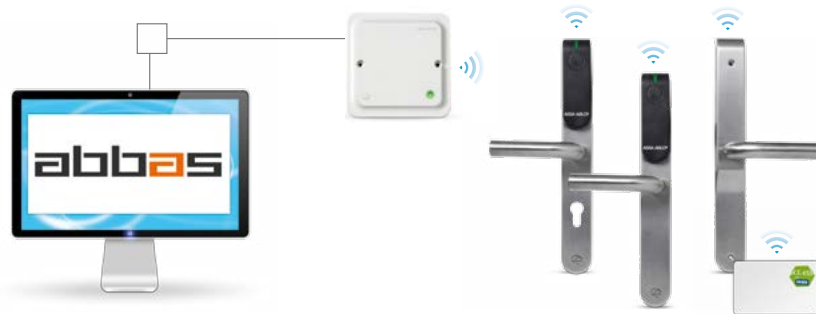

The science park of the future comes with Aperio® technology

“As part of a large investment at the site, we demanded an access control system that worked online and around the clock. Aperio® technology met our needs perfectly.”

Petr Fořt at Technological Park Písek

Company

Name: Technologické centrum Písek / Technology Park Písek (www.tcpisek.cz)

- 4-floor building covering 7,600 square metres
- To house 18 to 20 companies, mainly in the ICT sector, including a modern data centre
- In operation every day, around the clock

Segment: Private office complex
Plant location: South Bohemia, Czech Republic

Partner: ABBAS
Access Control System: Dominus Millennium from ABBAS
Aperio® devices installed: Approximately 140 online Aperio® E100 escutcheons
RFID technology: iCLASS® from HID Global

Challenge

The Technology Park Písek is a science and technology centre built inside the Czech Republic's former Žižkov barracks, in South Bohemia. It opened in autumn 2013, after a total investment at the site of 450 million CZK (Czech Koruna). The Technology Park operates around the clock, 7 days a week. It will be home to multiple businesses in the technology sector, so access control needs to be reliable and security needs

to be watertight. Low-security solutions such as mechanical keys were not an option for such an important investment. Technology Park Písek will house around 300 employees working for a number of small companies who use the site: security also needs to be flexible and able to quickly adapt to regular changes in site personnel.

Solution

Around 140 Aperio® E100 escutcheons from ASSA ABLOY have been installed at the site. Each is linked wirelessly to the electronic access control system from ABBAS. Employees and other staff based at Technology Park Písek open doors using RFID technology, in this case with iCLASS® from HID Global compatible smart cards.

Deployment was straightforward and wire-free, and can easily be extended should needs at the site change. Aperio® online solutions enable facilities managers at the site to conduct real-time security and access audits and to issue or revoke access rights instantly.

ASSA ABLOY Access Control
Willenhall
West Midlands
WV13 3PW
United Kingdom
www.assaabloy.co.uk/aperio